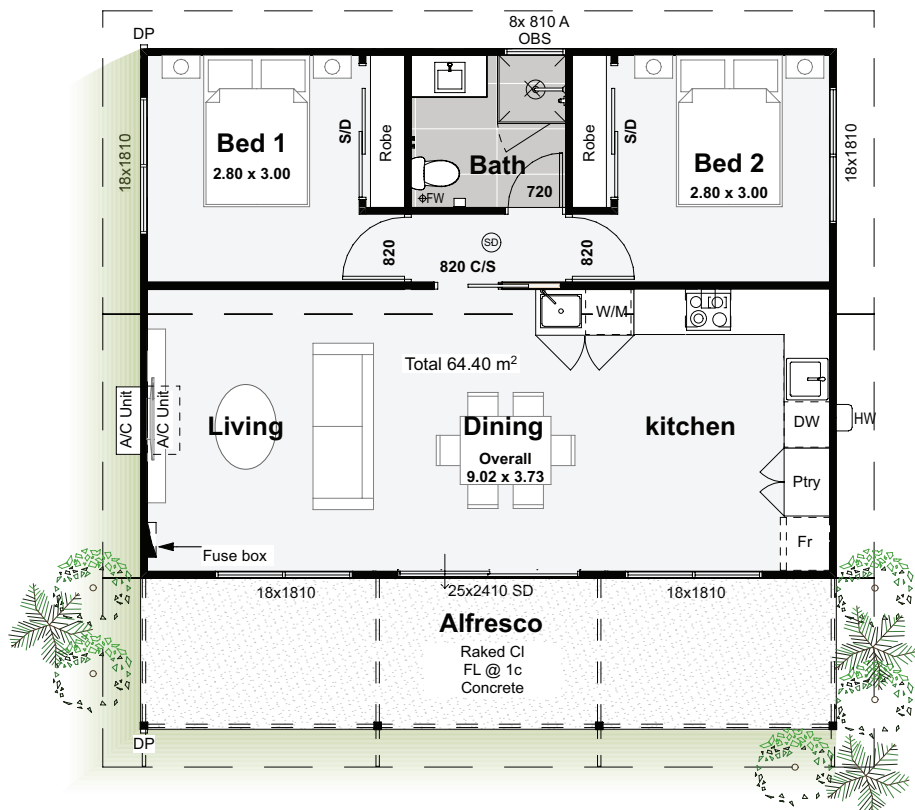

Glevum

\$174,000

STANDARD INCLUSIONS

- Alder Tapware.
- 67mm Skirting Boards to Living areas and Bedrooms.
- Painted throughout.
- Verandah with Concrete Hardstand.
- Seima Plumbing Fixtures.
- 7kw Split A/C.
- Rheem 160 litre Electric Storage HWU.
- Hybrid Plank Flooring Throughout Living areas and Bedrooms.
- Semi Frameless Mirror & Shower Screen.
- Aluminium Windows & Doors Lockable with standard Flyscreens.
- Plus much more!
- Price valid on 14/11/2023